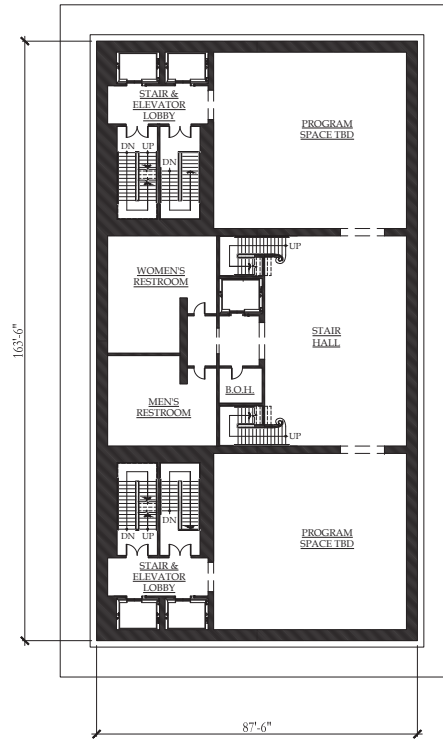

# TRIUMPHAL ARCH - WASHINGTON, DC

CEREMONIAL AXIS SITE PLAN

HARRISON  
DESIGN

SCALE: 1/32" = 1'-0"  
 0 10 20 40 80'  
 MAY 7, 2026

TRIUMPHAL ARCH - WASHINGTON, DC  
 ENLARGED SITE PLAN

HARRISON  
 DESIGN

SCALE: 1/16" = 1'-0"

MAY 7, 2026

TRIUMPHAL ARCH - WASHINGTON, DC  
FRONT ELEVATION

HARRISON  
DESIGN

SCALE: 1/16" = 1'-0"  
0 10 20 40  
MAY 7, 2026

TRIUMPHAL ARCH - WASHINGTON, DC  
SIDE ELEVATION

HARRISON  
DESIGN

1. GROUND FLOOR LEVEL

2. MEZZANINE LEVEL

3. OBSERVATION DECK

SCALE: 1/16" = 1'-0"

MAY 7, 2026

TRIUMPHAL ARCH - WASHINGTON, DC  
FLOOR PLANS

HARRISON  
DESIGN

SCALE: 1/16" = 1'-0"  
 0 10 20 40  
 MAY 7, 2026

TRIUMPHAL ARCH - WASHINGTON, DC  
 SECTION - LONGITUDINAL

HARRISON  
 DESIGN

SCALE: 1/16" = 1'-0"  
0 10 20 40  
MAY 7, 2026

TRIUMPHAL ARCH - WASHINGTON, DC  
SECTION- TRANSVERSE

HARRISON  
DESIGN

TRIUMPHAL ARCH - WASHINGTON, DC  
RENDERING

MAY 7, 2026

HARRISON  
DESIGN