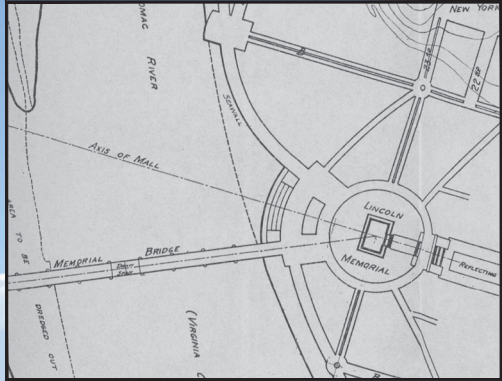

MAY 7, 2026

TRIUMPHAL ARCH - WASHINGTON, DC
VIEW FROM LINCOLN MEMORIAL

HARRISON
DESIGN