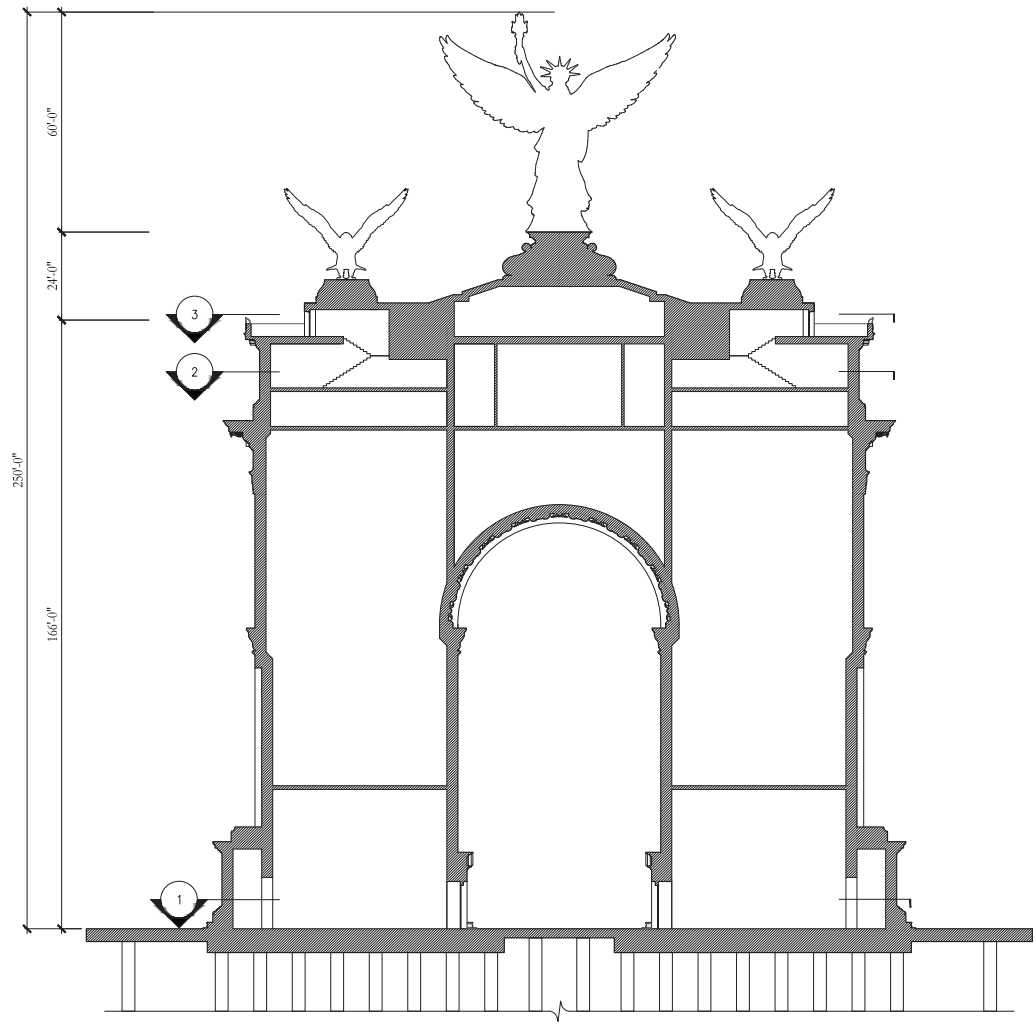

MAY 7, 2026

TRIUMPHAL ARCH - WASHINGTON, DC  
FRONT ELEVATION

HARRISON  
DESIGN

SCALE: 1/16" = 1'-0"  
0 10 20 40  
MAY 7, 2026

TRIUMPHAL ARCH - WASHINGTON, DC  
SIDE ELEVATION

HARRISON  
DESIGN

1. GROUND FLOOR LEVEL

2. MEZZANINE LEVEL

3. OBSERVATION DECK

SCALE: 1/16" = 1'-0"

MAY 7, 2026

TRIUMPHAL ARCH - WASHINGTON, DC  
FLOOR PLANS

HARRISON  
DESIGN

SCALE: 1/16" = 1'-0"  
 0 10 20 40  
 MAY 7, 2026

TRIUMPHAL ARCH - WASHINGTON, DC  
 SECTION - LONGITUDINAL

HARRISON  
 DESIGN

SCALE: 1/16" = 1'-0"  
0 10 20 40  
MAY 7, 2026

TRIUMPHAL ARCH - WASHINGTON, DC  
SECTION- TRANSVERSE

HARRISON  
DESIGN

TRIUMPHAL ARCH - WASHINGTON, DC  
RENDERING

MAY 7, 2026

HARRISON  
DESIGN