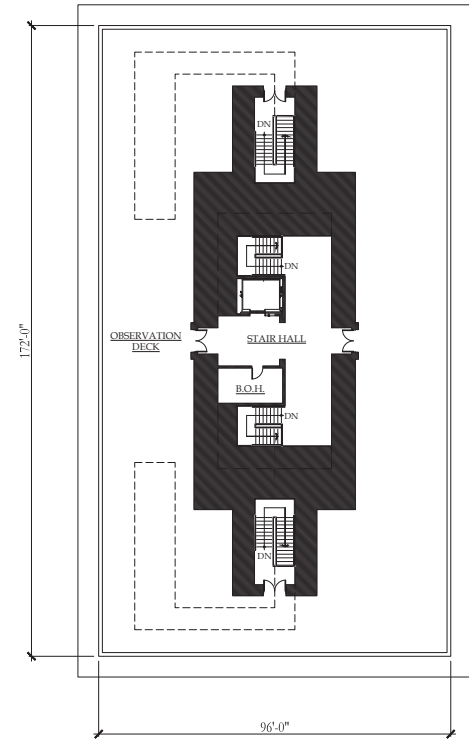

# TRIUMPHAL ARCH - WASHINGTON, DC

CEREMONIAL AXIS SITE PLAN

HARRISON  
DESIGN

SCALE: 1/32" = 1'-0"  
 0 10 20 40 80'  
 MAY 7, 2026

TRIUMPHAL ARCH - WASHINGTON, DC  
 ENLARGED SITE PLAN

HARRISON  
 DESIGN

SCALE: 1/16" = 1'-0"

MAY 7, 2026

TRIUMPHAL ARCH - WASHINGTON, DC  
FRONT ELEVATION

HARRISON  
DESIGN

SCALE: 1/16" = 1'-0"  
0 10 20 40  
MAY 7, 2026

TRIUMPHAL ARCH - WASHINGTON, DC  
SIDE ELEVATION

HARRISON  
DESIGN

1. GROUND FLOOR LEVEL

2. MEZZANINE LEVEL

3. OBSERVATION DECK

SCALE: 1/16" = 1'-0"

MAY 7, 2026

TRIUMPHAL ARCH - WASHINGTON, DC  
FLOOR PLANS

HARRISON  
DESIGN

SCALE: 1/16" = 1'-0"  
 0 10 20 40  
 MAY 7, 2026

TRIUMPHAL ARCH - WASHINGTON, DC  
 SECTION - LONGITUDINAL

HARRISON  
 DESIGN

SCALE: 1/16" = 1'-0"  
0 10 20 40  
MAY 7, 2026

TRIUMPHAL ARCH - WASHINGTON, DC  
SECTION- TRANSVERSE

HARRISON  
DESIGN

TRIUMPHAL ARCH - WASHINGTON, DC  
RENDERING

MAY 7, 2026

HARRISON  
DESIGN