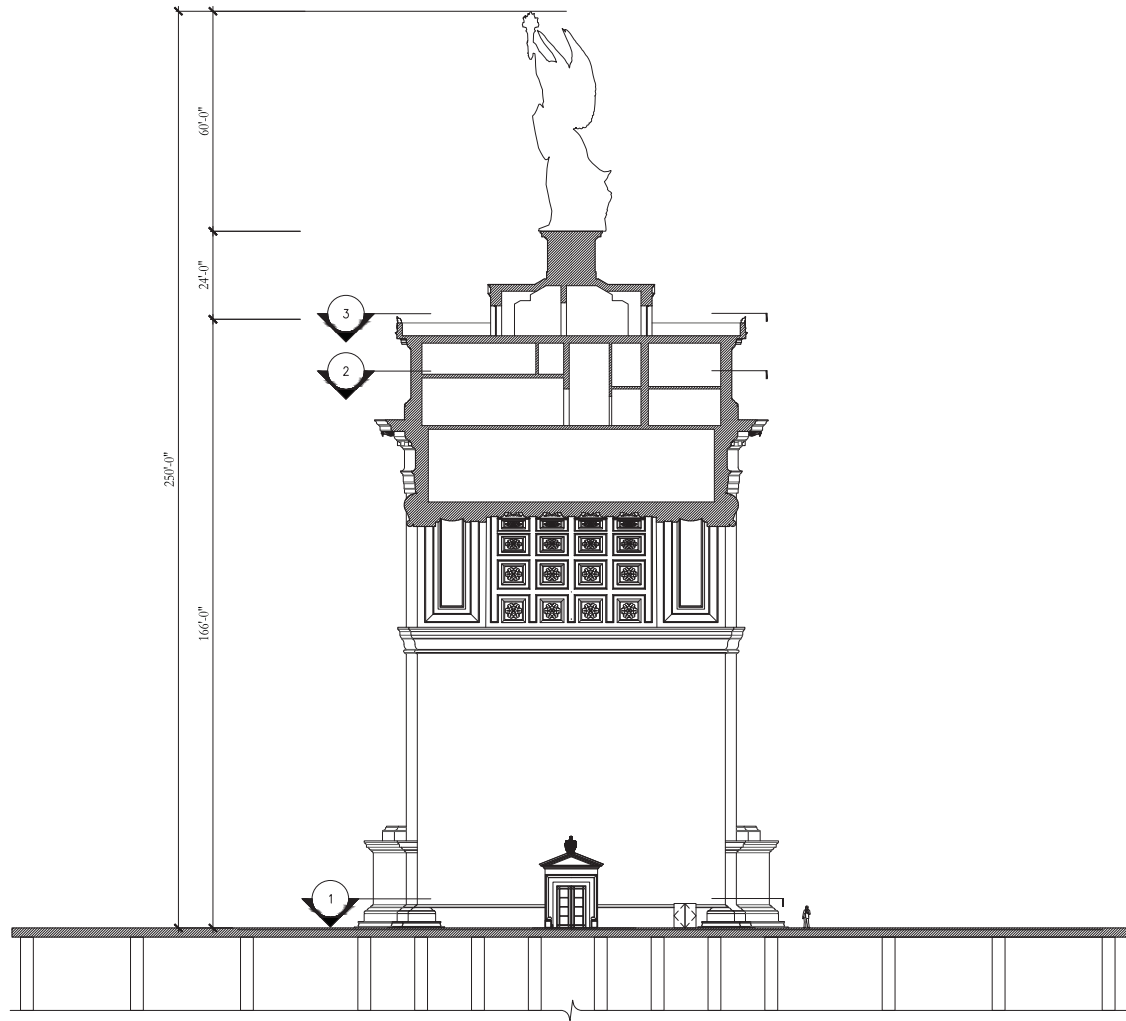

MAY 7, 2026

TRIUMPHAL ARCH - WASHINGTON, DC  
FRONT ELEVATION

HARRISON  
DESIGN

SCALE: 1/16" = 1'-0"  
0 10 20 40  
MAY 7, 2026

TRIUMPHAL ARCH - WASHINGTON, DC  
SIDE ELEVATION

HARRISON  
DESIGN

1. GROUND FLOOR LEVEL

2. MEZZANINE LEVEL

3. OBSERVATION DECK

SCALE: 1/16" = 1'-0"

MAY 7, 2026

TRIUMPHAL ARCH - WASHINGTON, DC  
FLOOR PLANS

HARRISON  
DESIGN

SCALE: 1/16" = 1'-0"  
 0 10 20 40  
 MAY 7, 2026

TRIUMPHAL ARCH - WASHINGTON, DC  
 SECTION - LONGITUDINAL

HARRISON  
 DESIGN

SCALE: 1/16" = 1'-0"  
0 10 20 40  
MAY 7, 2026

TRIUMPHAL ARCH - WASHINGTON, DC  
SECTION- TRANSVERSE

HARRISON  
DESIGN

TRIUMPHAL ARCH - WASHINGTON, DC  
RENDERING

MAY 7, 2026

HARRISON  
DESIGN