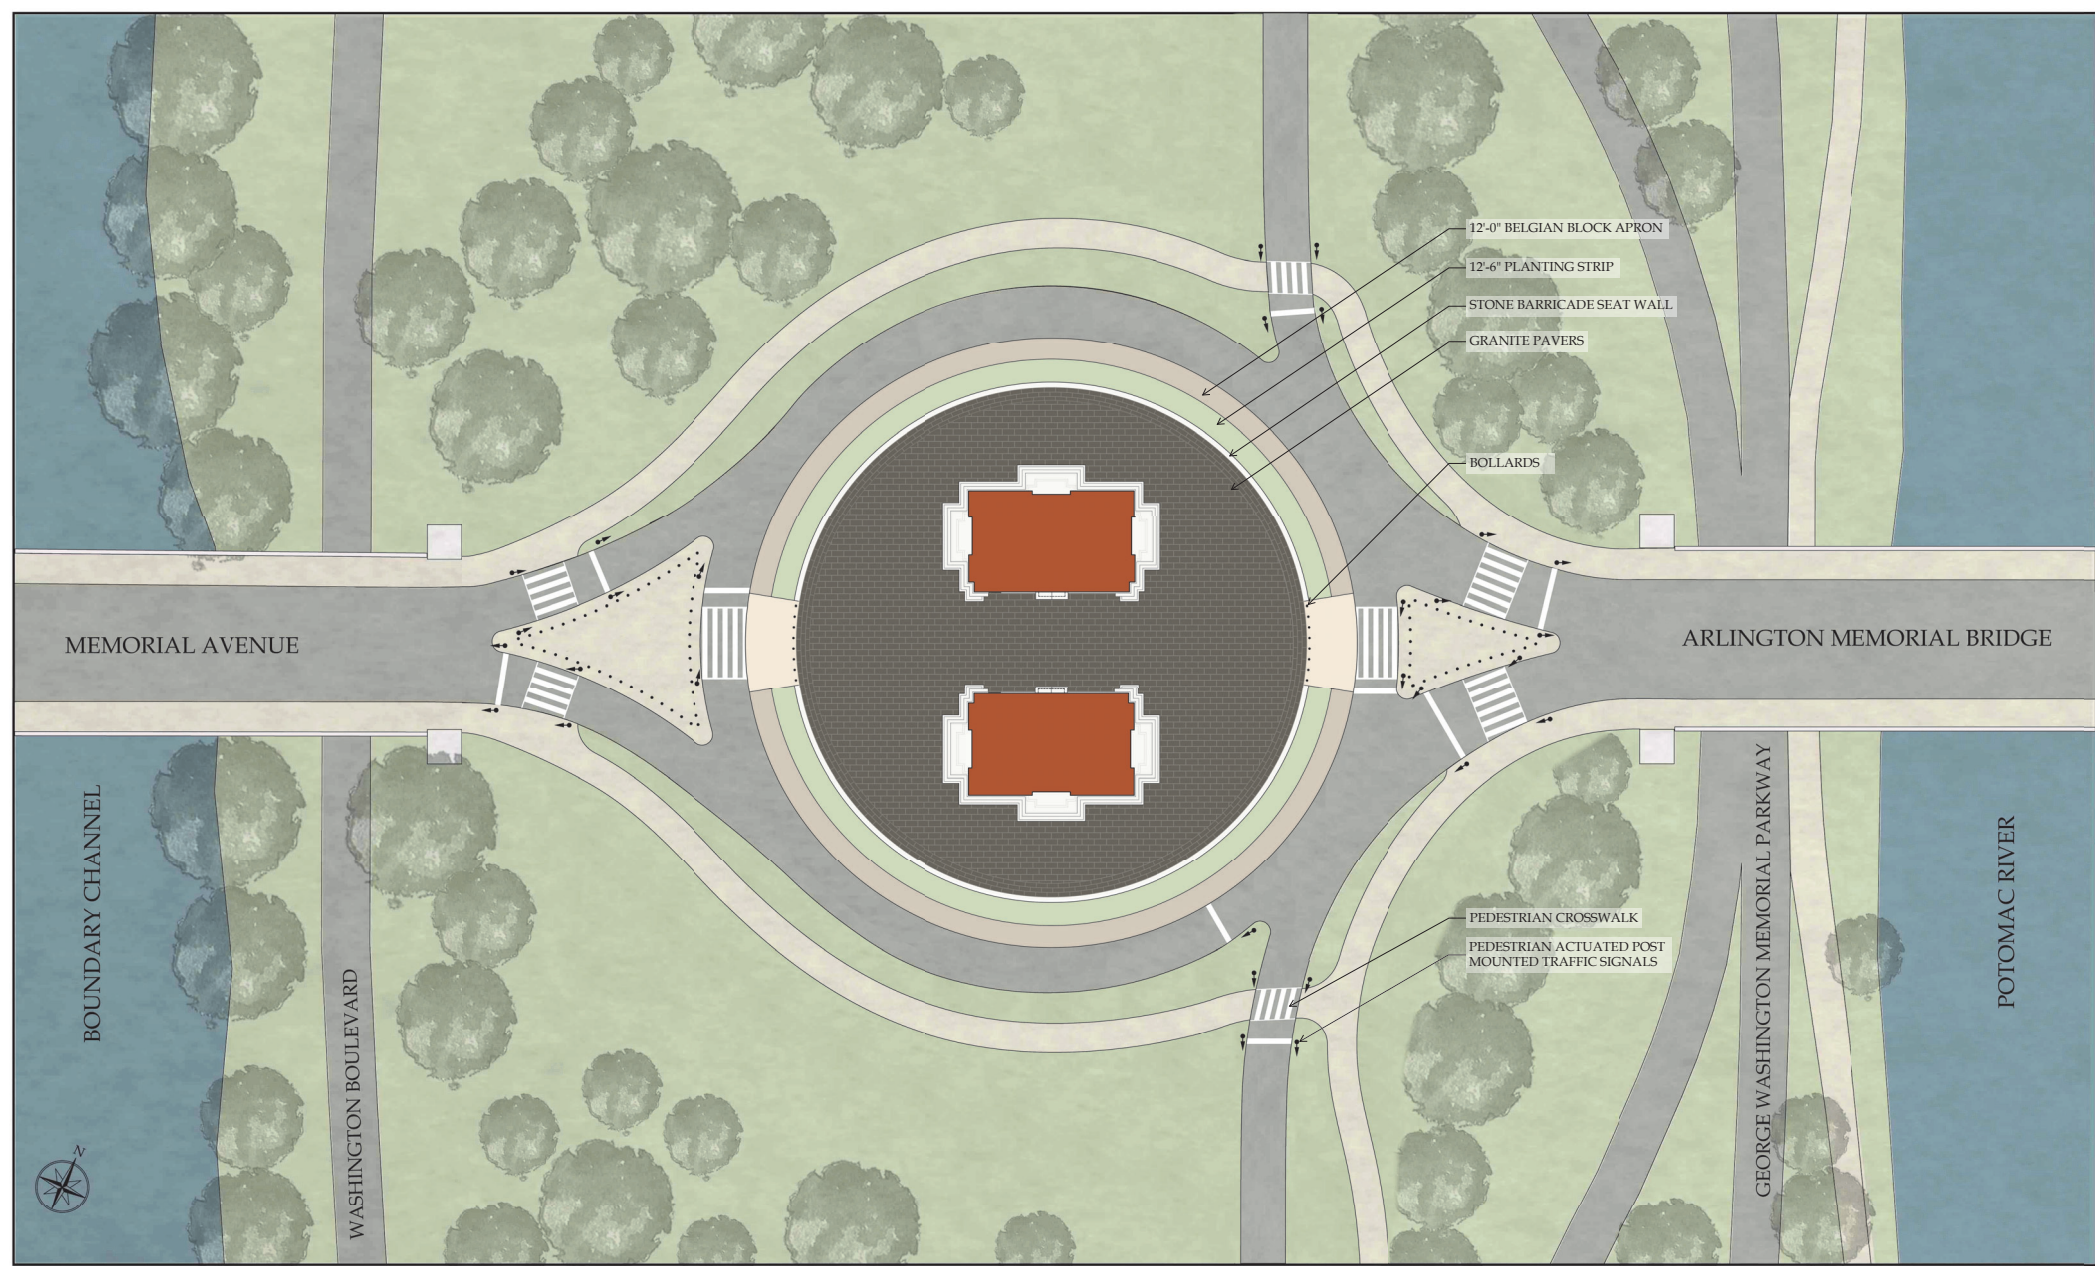

SCALE: 1" = 200'  
0 100' 250' 500'  
MAY 7, 2026

# TRIUMPHAL ARCH - WASHINGTON, DC

CEREMONIAL AXIS SITE PLAN

HARRISON  
DESIGN

SCALE: 1/32" = 1'-0"  
 0 10 20 40 80'  
 MAY 7, 2026

TRIUMPHAL ARCH - WASHINGTON, DC  
 ENLARGED SITE PLAN

HARRISON  
 DESIGN

SCALE: 1/16" = 1'-0"

MAY 7, 2026

TRIUMPHAL ARCH - WASHINGTON, DC  
FRONT ELEVATION

HARRISON  
DESIGN

SCALE: 1/16" = 1'-0"  
0 10 20 40  
MAY 7, 2026

TRIUMPHAL ARCH - WASHINGTON, DC  
SIDE ELEVATION

HARRISON  
DESIGN

1. GROUND FLOOR LEVEL

HARRISON  
DESIGN

MAY 7, 2026

TRIUMPHAL ARCH - WASHINGTON, DC  
VIEW FROM LINCOLN MEMORIAL - AFTER

HARRISON  
DESIGN

MAY 7, 2026

TRIUMPHAL ARCH - WASHINGTON, DC  
VIEW FROM WASHINGTON MONUMENT - BEFORE

HARRISON  
DESIGN