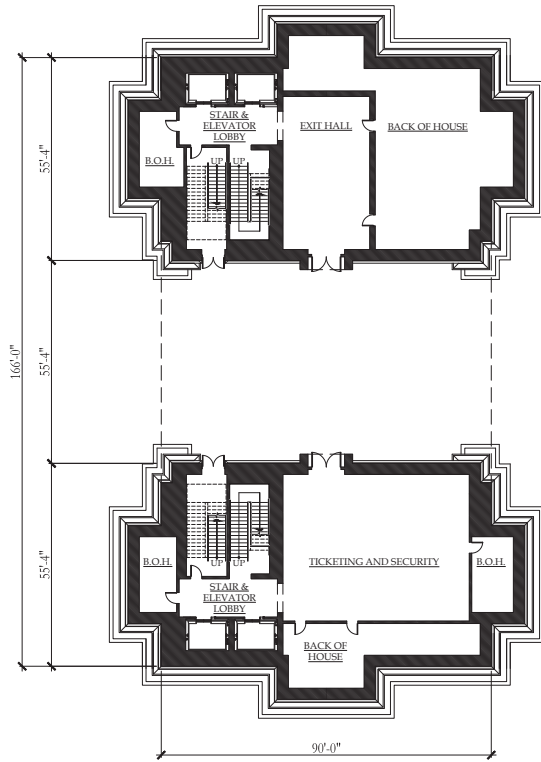

# TRIUMPHAL ARCH - WASHINGTON, DC

CEREMONIAL AXIS SITE PLAN

HARRISON  
DESIGN

SCALE: 1/32" = 1'-0"  
 0 10 20 40 80'  
 MAY 7, 2026

TRIUMPHAL ARCH - WASHINGTON, DC  
 ENLARGED SITE PLAN

HARRISON  
 DESIGN

SCALE: 1/16" = 1'-0"

MAY 7, 2026

TRIUMPHAL ARCH - WASHINGTON, DC  
FRONT ELEVATION

HARRISON  
DESIGN

SCALE: 1/16" = 1'-0"  
0 10 20 40  
MAY 7, 2026

TRIUMPHAL ARCH - WASHINGTON, DC  
SIDE ELEVATION

HARRISON  
DESIGN

1. GROUND FLOOR LEVEL

2. MEZZANINE LEVEL

3. OBSERVATION DECK

SCALE: 1/16" = 1'-0"

MAY 7, 2026

TRIUMPHAL ARCH - WASHINGTON, DC  
FLOOR PLANS

HARRISON  
DESIGN

SCALE: 1/16" = 1'-0"  
 0 10 20 40  
 MAY 7, 2026

TRIUMPHAL ARCH - WASHINGTON, DC  
 SECTION - LONGITUDINAL

HARRISON  
 DESIGN

SCALE: 1/16" = 1'-0"  
0 10 20 40  
MAY 7, 2026

TRIUMPHAL ARCH - WASHINGTON, DC  
SECTION- TRANSVERSE

HARRISON  
DESIGN

TRIUMPHAL ARCH - WASHINGTON, DC  
RENDERING

MAY 7, 2026

HARRISON  
DESIGN