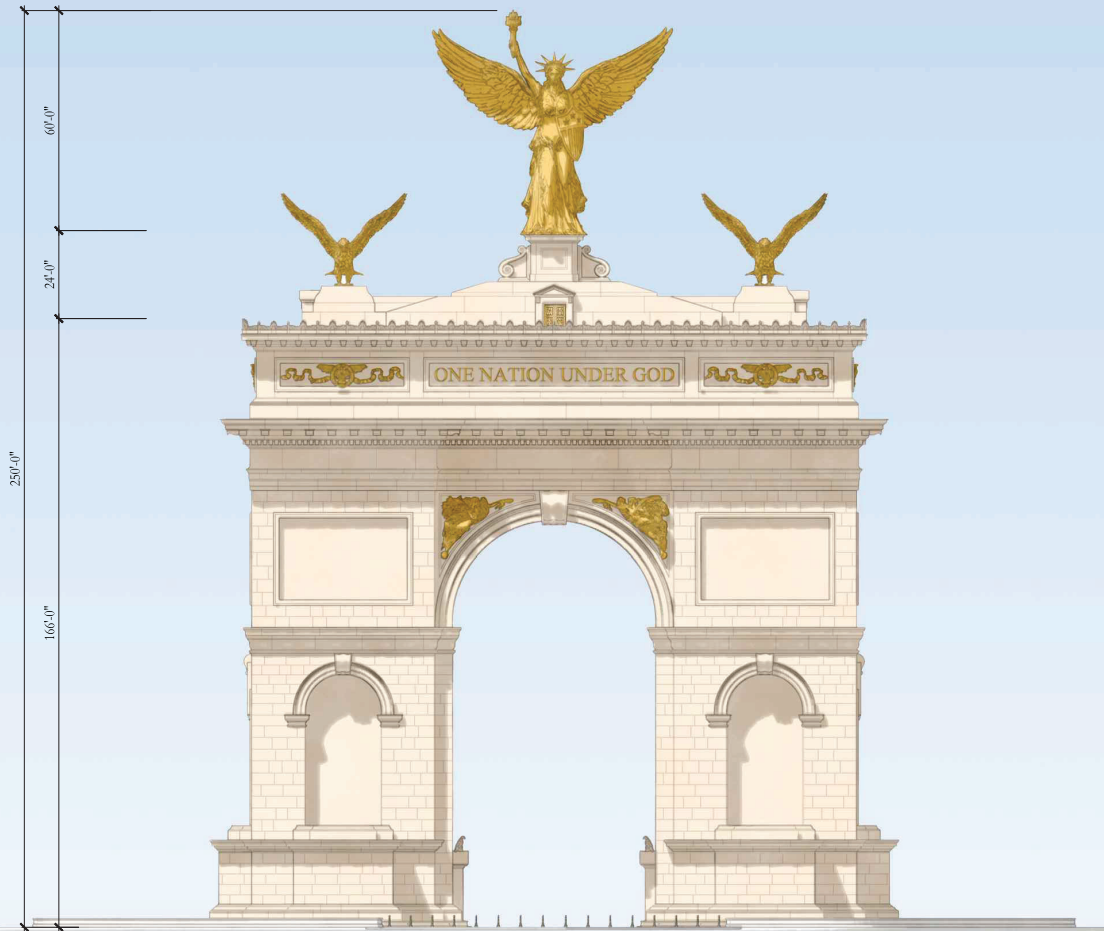

# TRIUMPHAL ARCH - WASHINGTON, DC

CEREMONIAL AXIS SITE PLAN

HARRISON  
DESIGN

SCALE: 1/32" = 1'-0"  
 0 10 20 40 80'  
 MAY 7, 2026

TRIUMPHAL ARCH - WASHINGTON, DC  
 ENLARGED SITE PLAN

HARRISON  
 DESIGN

SCALE: 1/16" = 1'-0"

MAY 7, 2026

TRIUMPHAL ARCH - WASHINGTON, DC  
FRONT ELEVATION

HARRISON  
DESIGN

SCALE: 1/16" = 1'-0"  
0 10 20 40  
MAY 7, 2026

TRIUMPHAL ARCH - WASHINGTON, DC  
SIDE ELEVATION

HARRISON  
DESIGN

1. GROUND FLOOR LEVEL