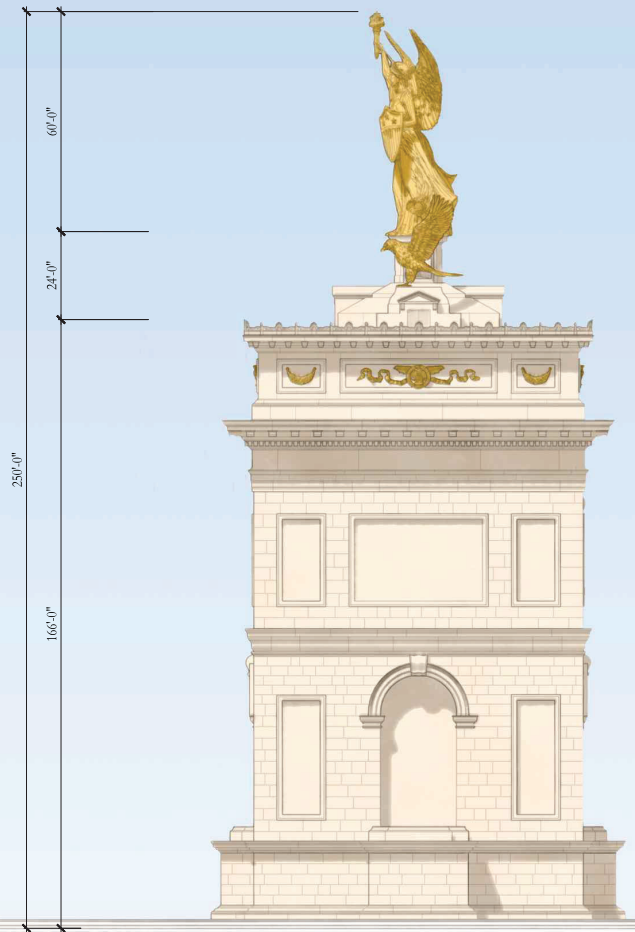

SCALE: 1" = 200'  
0 100' 250' 500'  
MAY 7, 2026

# TRIUMPHAL ARCH - WASHINGTON, DC

CEREMONIAL AXIS SITE PLAN

HARRISON  
DESIGN

SCALE: 1/32" = 1'-0"  
 0 10 20 40 80'  
 MAY 7, 2026

TRIUMPHAL ARCH - WASHINGTON, DC  
 ENLARGED SITE PLAN

HARRISON  
 DESIGN

SCALE: 1/16" = 1'-0"

MAY 7, 2026

TRIUMPHAL ARCH - WASHINGTON, DC  
FRONT ELEVATION

HARRISON  
DESIGN

SCALE: 1/16" = 1'-0"  
0 10 20 40  
MAY 7, 2026

TRIUMPHAL ARCH - WASHINGTON, DC  
SIDE ELEVATION

HARRISON  
DESIGN

1. GROUND FLOOR LEVEL

2. MEZZANINE LEVEL

3. OBSERVATION DECK

SCALE: 1/16" = 1'-0"

MAY 7, 2026

TRIUMPHAL ARCH - WASHINGTON, DC  
FLOOR PLANS

HARRISON  
DESIGN

SCALE: 1/16" = 1'-0"  
 0 10 20 40  
 MAY 7, 2026

TRIUMPHAL ARCH - WASHINGTON, DC  
 SECTION - LONGITUDINAL