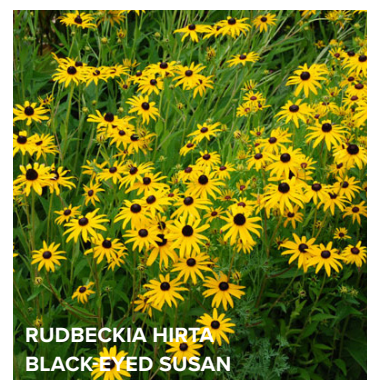

*ILEX VERTICILLATA*  
WINTERBERRY HOLLY

*SYMPHORICARPOS ALBUS*  
COMMON WHITE SNOWBERRY

*HEUCHERA AMERICANA*  
AMERICAN ALUMROOT

*TIARELLA CORDIFOLIA*  
FOAMFLOWER

## MEADOW

*PANICUM VIRGATUM*  
SWITCH GRASS

*ASCLEPIAS EXALTATA*  
POKE MILKWEED

*HELIOPSIS HELIANTHOIDES*  
FALSE SUNFLOWER

*ASCLEPIAS SYRIACA*  
COMMON MILKWEED

*SYMPHYOTRICHUM NOVAE ANGLIAE*  
NEW ENGLAND ASTER

*RUDBECKIA HIRTA*  
BLACK-EYED SUSAN

*SCHIZACHYRIUM SCOPARIUM*  
LITTLE BLUESTEM GRASS

*BOUTELOUA CURTIPENDULA*  
SIDEOATS GRAMA

*ASCLEPIAS INCARNATA*  
SWAMP MILKWEED