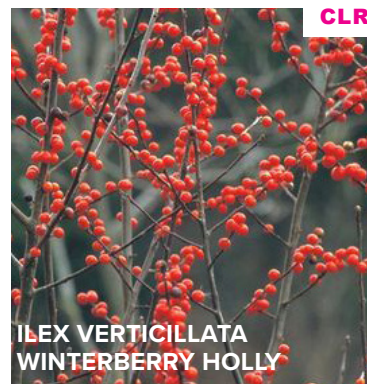

# PLANTING PALETTE - SELECT SHRUB AND GROUNDCOVER PLANTINGS

## RAVINE WOODLAND

*ARONIA MELANOCARPA*  
BLACK CHOKEBERRY

*CEPHALANTHUS OCCIDENTALIS*  
BUTTONBUSH

*THALICTRUM THALICTROIDES*  
RUE ANEMONE

*CAREX AMPHIBOLA*  
CREEK SEDGE

*PHLOX DIVARICATA*  
LENTEN ROSE

*ILEX VERTICILLATA*  
WINTERBERRY HOLLY

*SYMPHORICARPOS ALBUS*  
COMMON WHITE SNOWBERRY

*HEUCHERA AMERICANA*  
AMERICAN ALUMROOT

*TIARELLA CORDIFOLIA*  
FOAMFLOWER